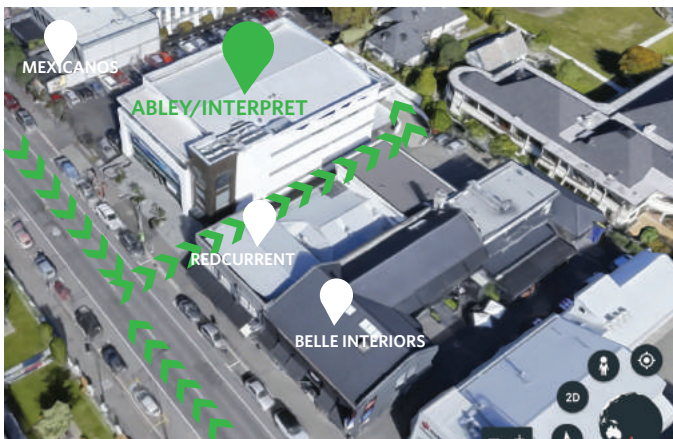

VISITING THE CHRISTCHURCH OFFICE?

If you are coming to the Christchurch Office, you will find us at 137 Victoria Street.

Drive or cycle up our driveway to the basement of our building at the rear. In the basement there is a visitor car park and secure bike stands.

ABLEY/INTERPRET VISITOR CARPARK 6

ABLEY/INTERPRET LOCKABLE BIKE STAND*

*If you are cycling, please contact your Abley/Intepret contact when you arrive and they will come down to the basement and unlock the bike stand for you.