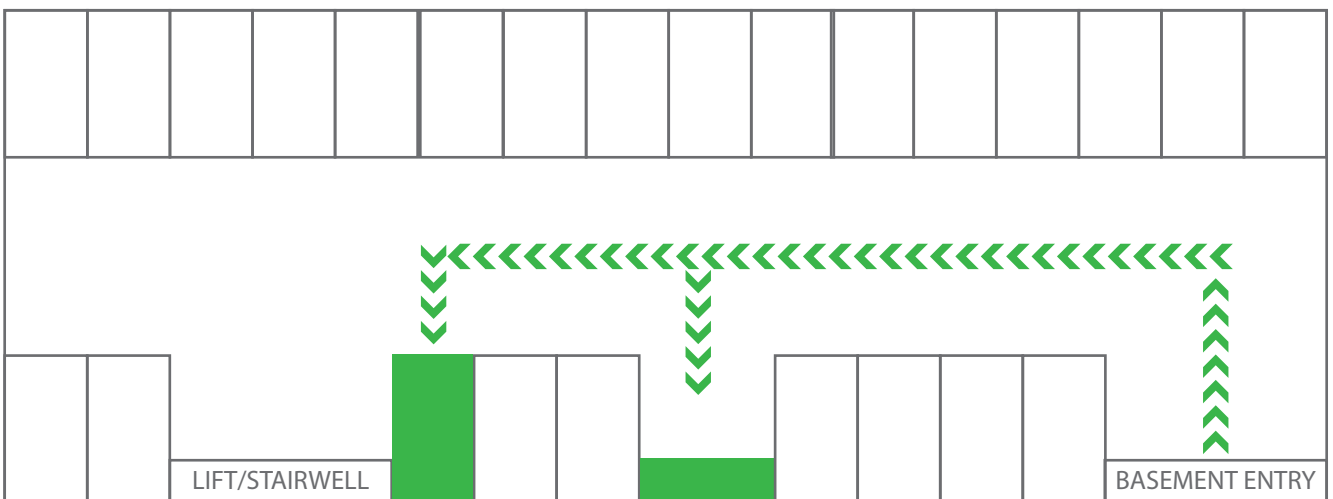

VISITING THE CHRISTCHURCH OFFICE?

If you are coming to the Christchurch Office, you will find us at 137 Victoria Street.

Drive or cycle up our driveway to the basement of our building at the rear. In the basement there is a visitor car park and secure bike stands.

ABLEY/INTERPRET VISITOR CARPARK 6

ABLEY/INTERPRET LOCKABLE BIKE STAND*

*If you are cycling, please contact your Abley/Intepret contact when you arrive and they will come down to the basement and unlock the bike stand for you.