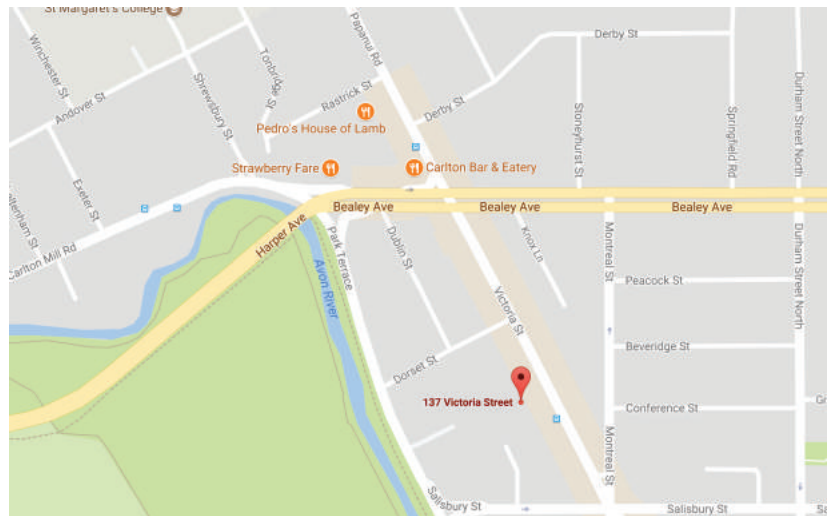

VISITING THE CHRISTCHURCH OFFICE?

If you are coming to the Christchurch Office, you will find us at 137 Victoria Street.

Drive or cycle up our driveway to the basement of our building at the rear. In the basement there is a visitor car park and secure bike stands.

ABLEY/INTERPRET VISITOR CARPARK 6

ABLEY/INTERPRET LOCKABLE BIKE STAND*

*If you are cycling, please contact your Abley/Intepret contact when you arrive and they will come down to the basement and unlock the bike stand for you.