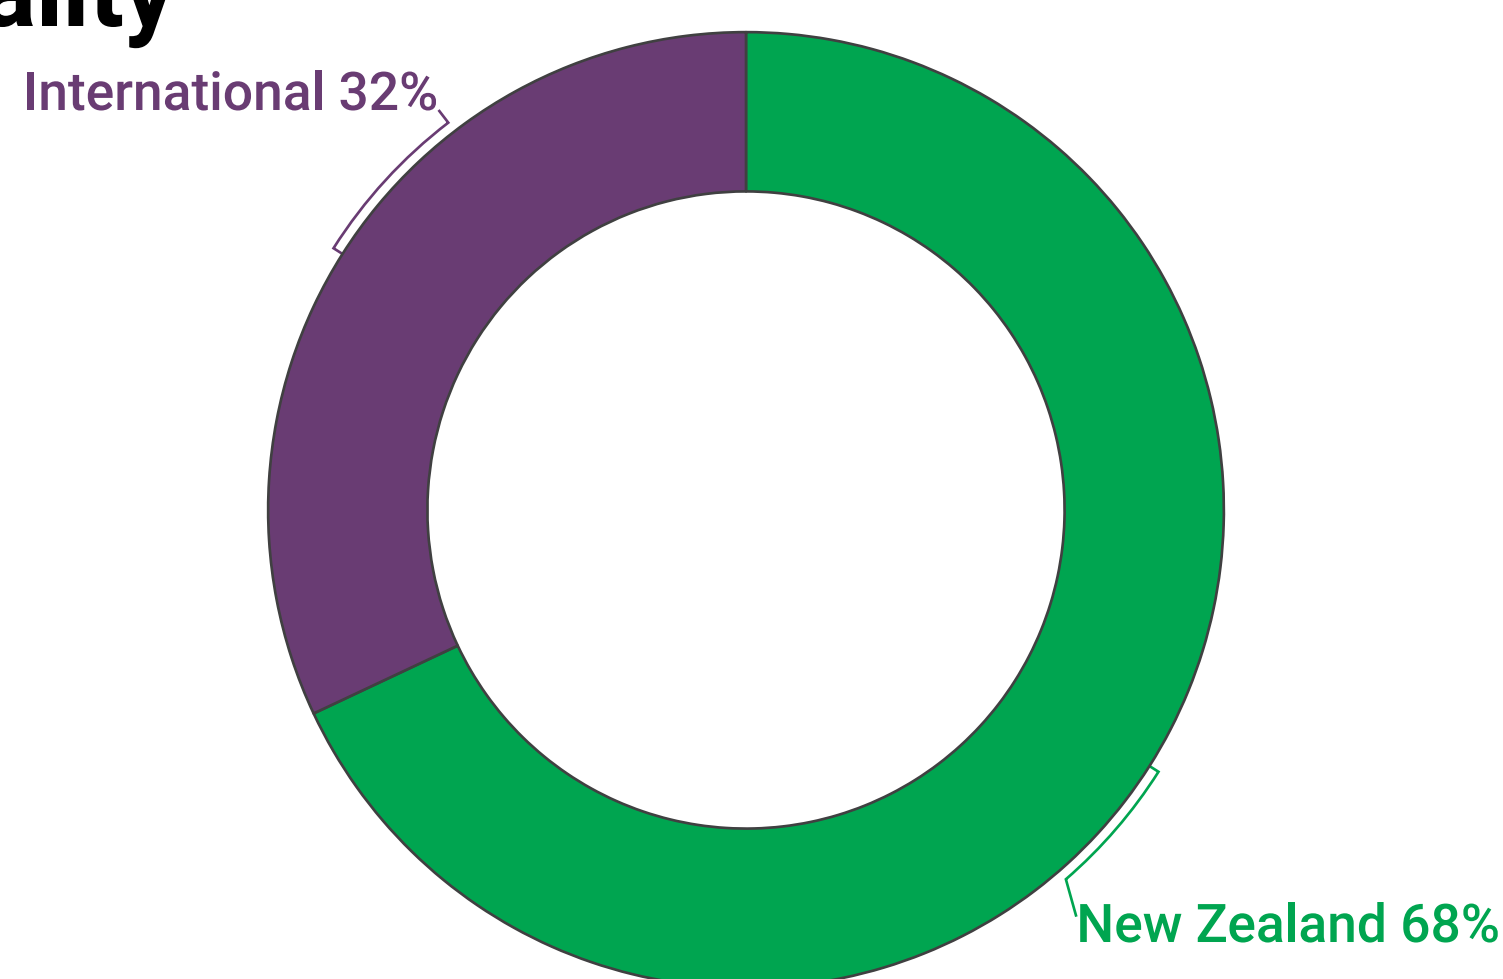

Our Diversity

University Degrees

Gender

Nationality

Career Level

Commute Mode

Age and average age by career level

26 Social events in the last year

Languages spoken **9**

Average daily cups of coffee **70**

Hobbies