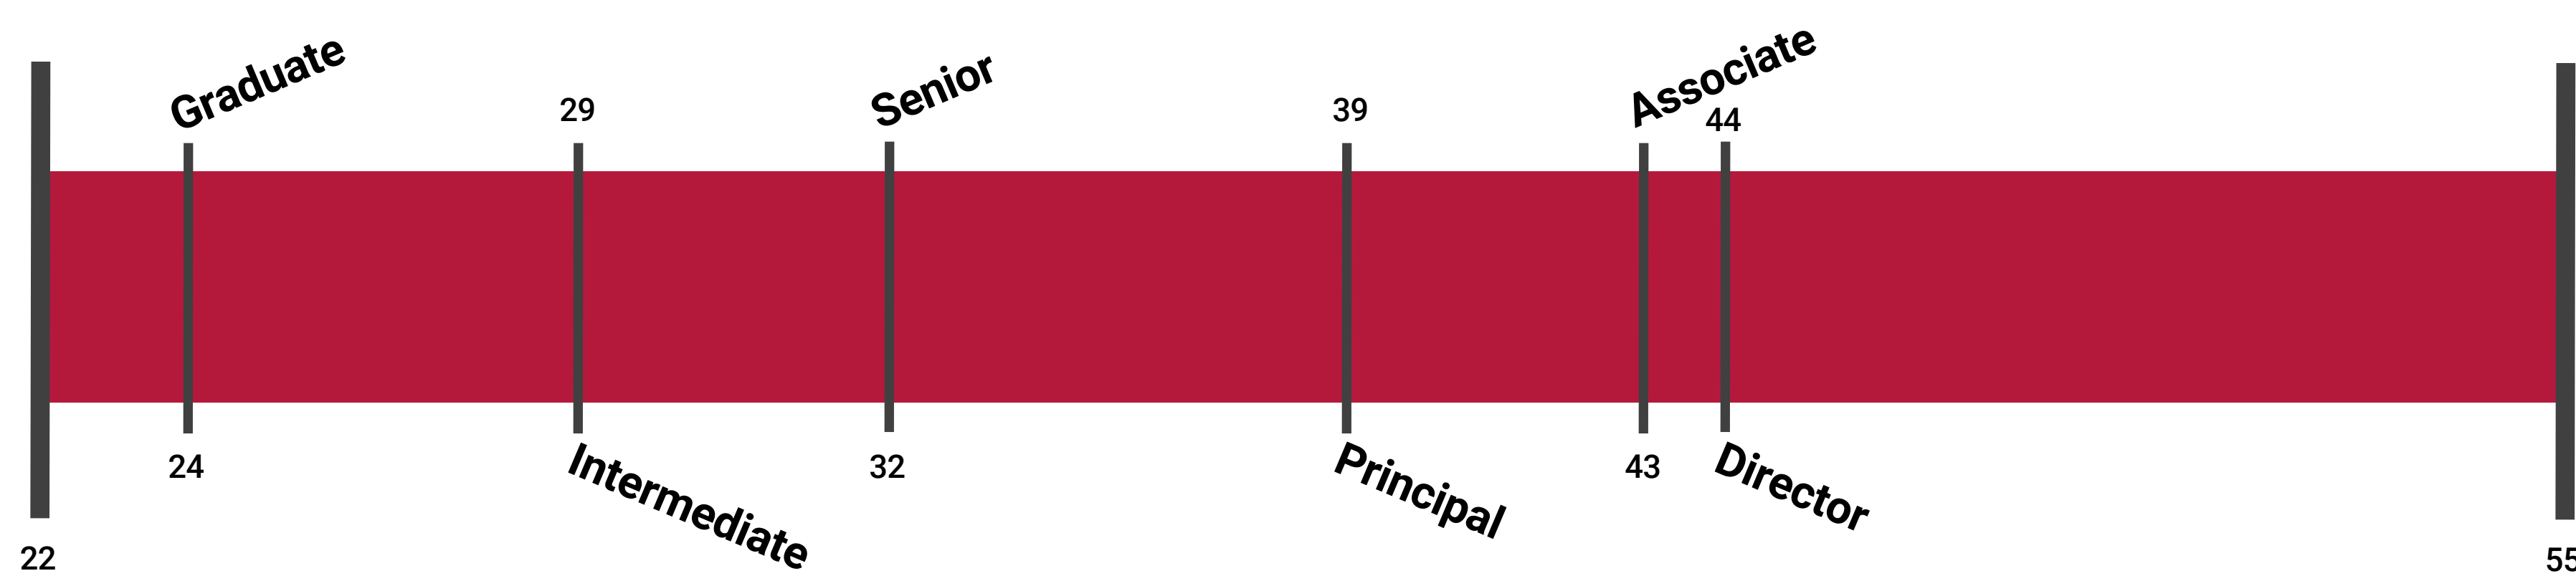

Our Diversity

University Degrees

Gender

Nationality

Career Level

Commute Mode

Age and average age by career level

26 Social events in the last year

Languages spoken **9**

Average daily cups of coffee **70**

Hobbies