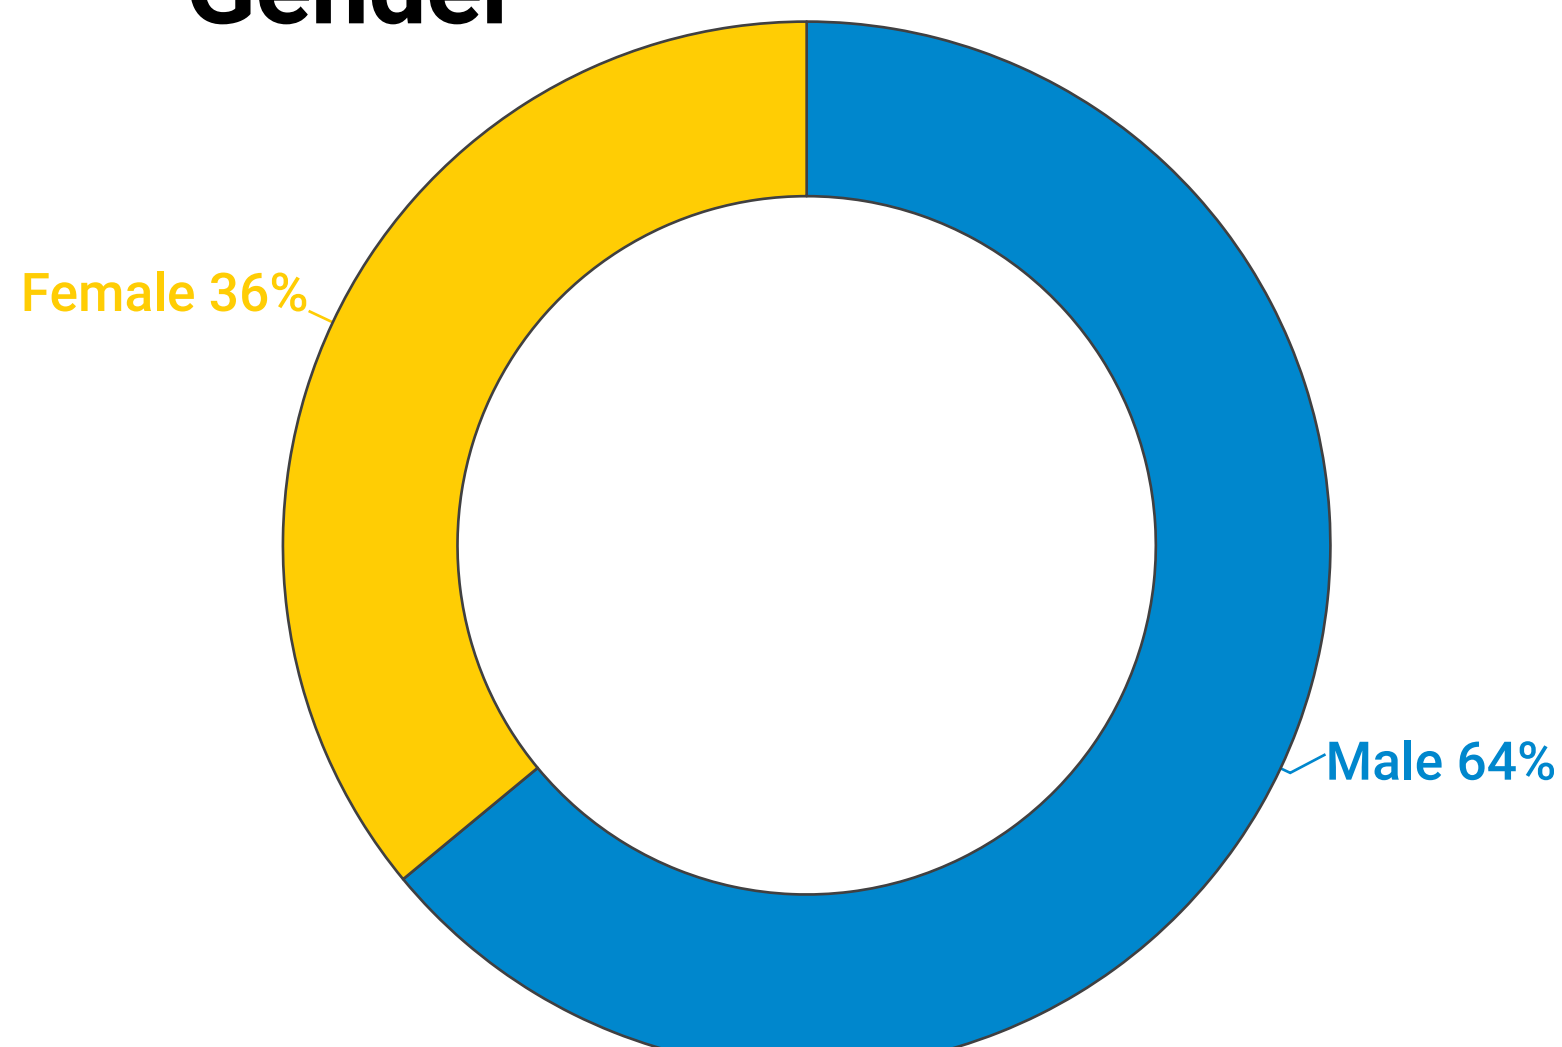

Our Diversity

University Degrees

Gender

Nationality

Career Level

Commute Mode

Age and average age by career level

26 Social events in the last year

Languages spoken **9**

Average daily cups of coffee **70**

Hobbies