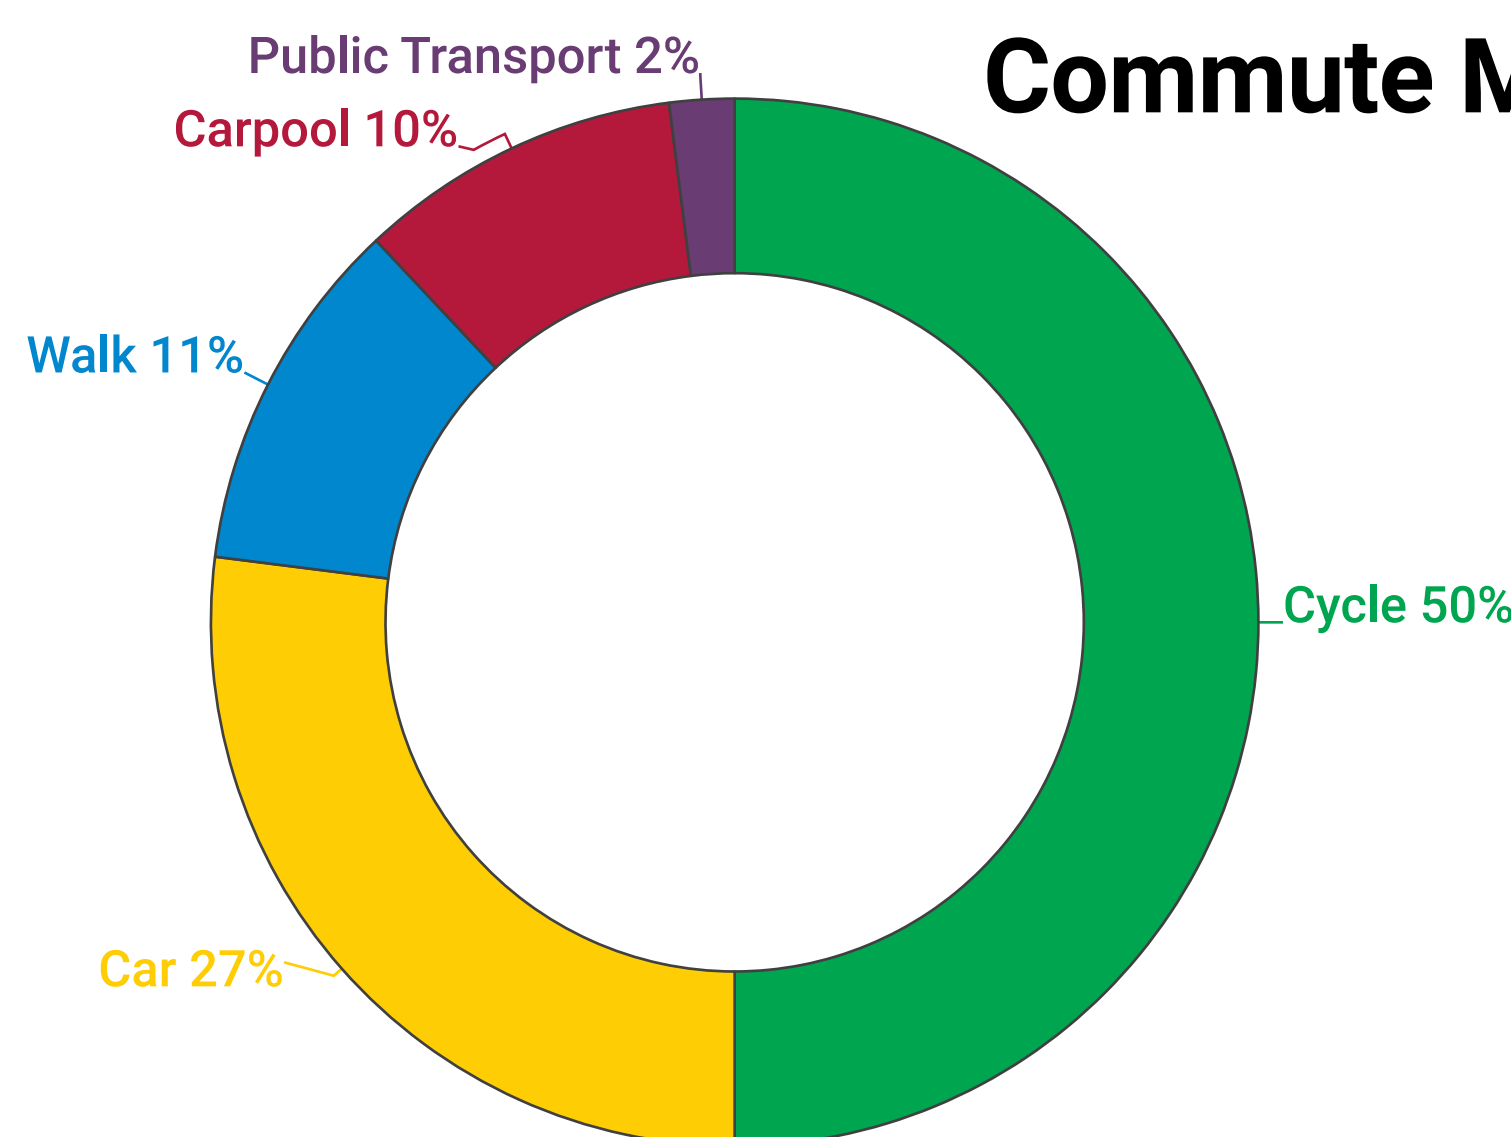

Our Diversity

University Degrees

Gender

Nationality

Career Level

Commute Mode

Age and average age by career level

26 Social events in the last year

Languages spoken **9**

Average daily cups of coffee **70**

Hobbies