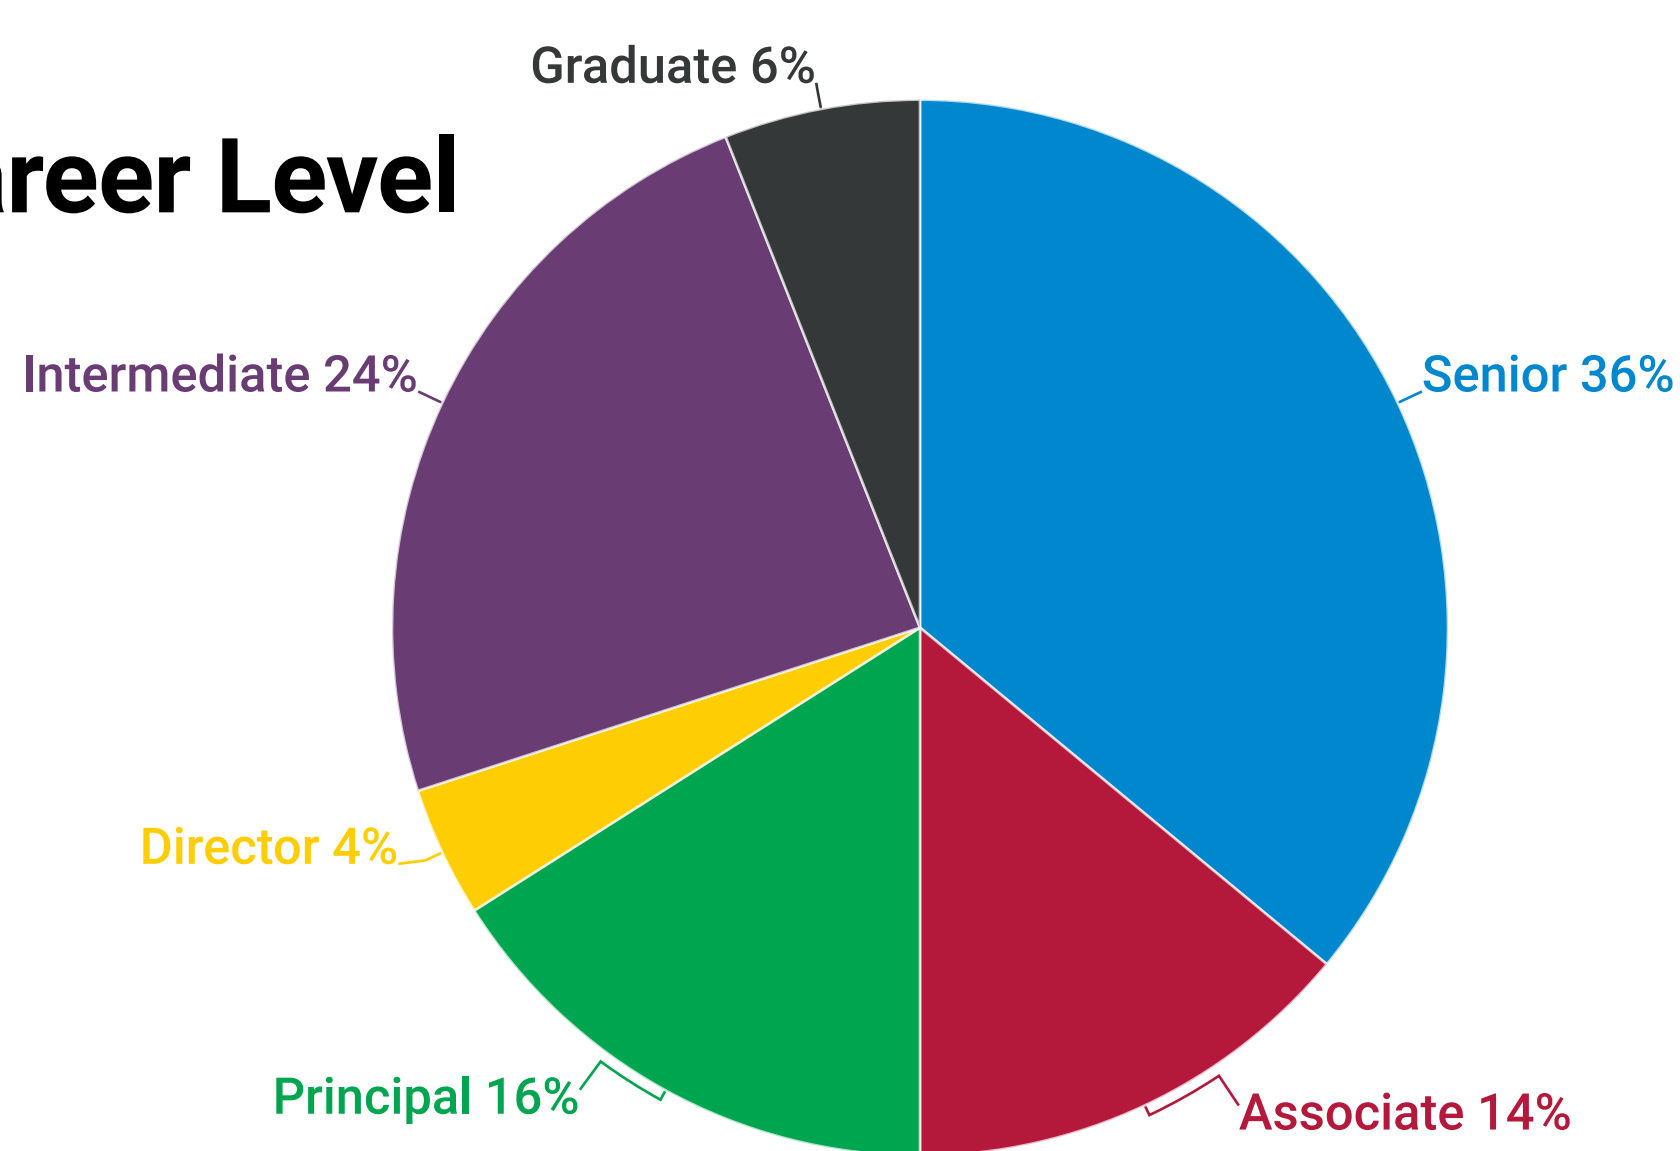

Our Diversity

University Degrees

Gender

Nationality

Career Level

Commute Mode

Age and average age by career level

26 Social events in the last year

Languages spoken **9**

Average daily cups of coffee **70**

Hobbies