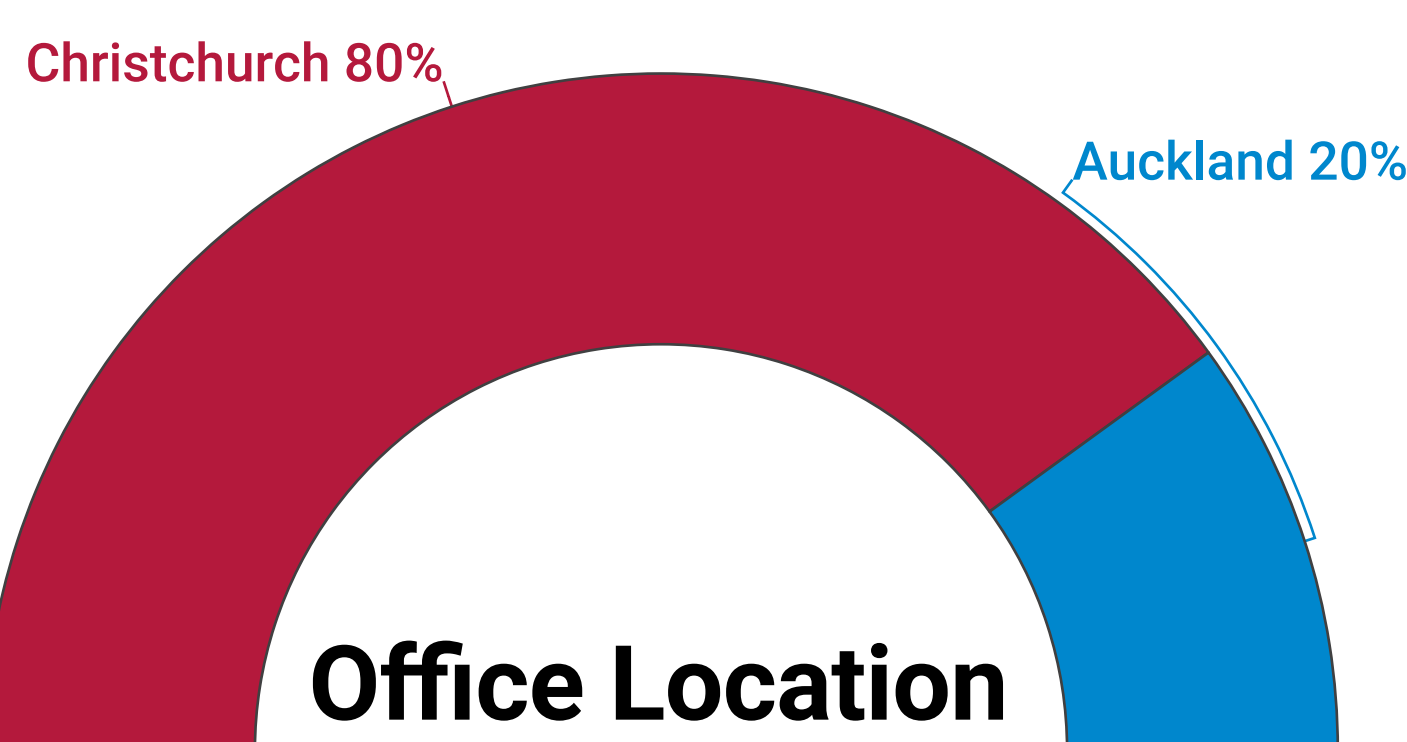

Our Diversity

University Degrees

Gender

Nationality

Career Level

Commute Mode

Age and average age by career level

26 Social events in the last year