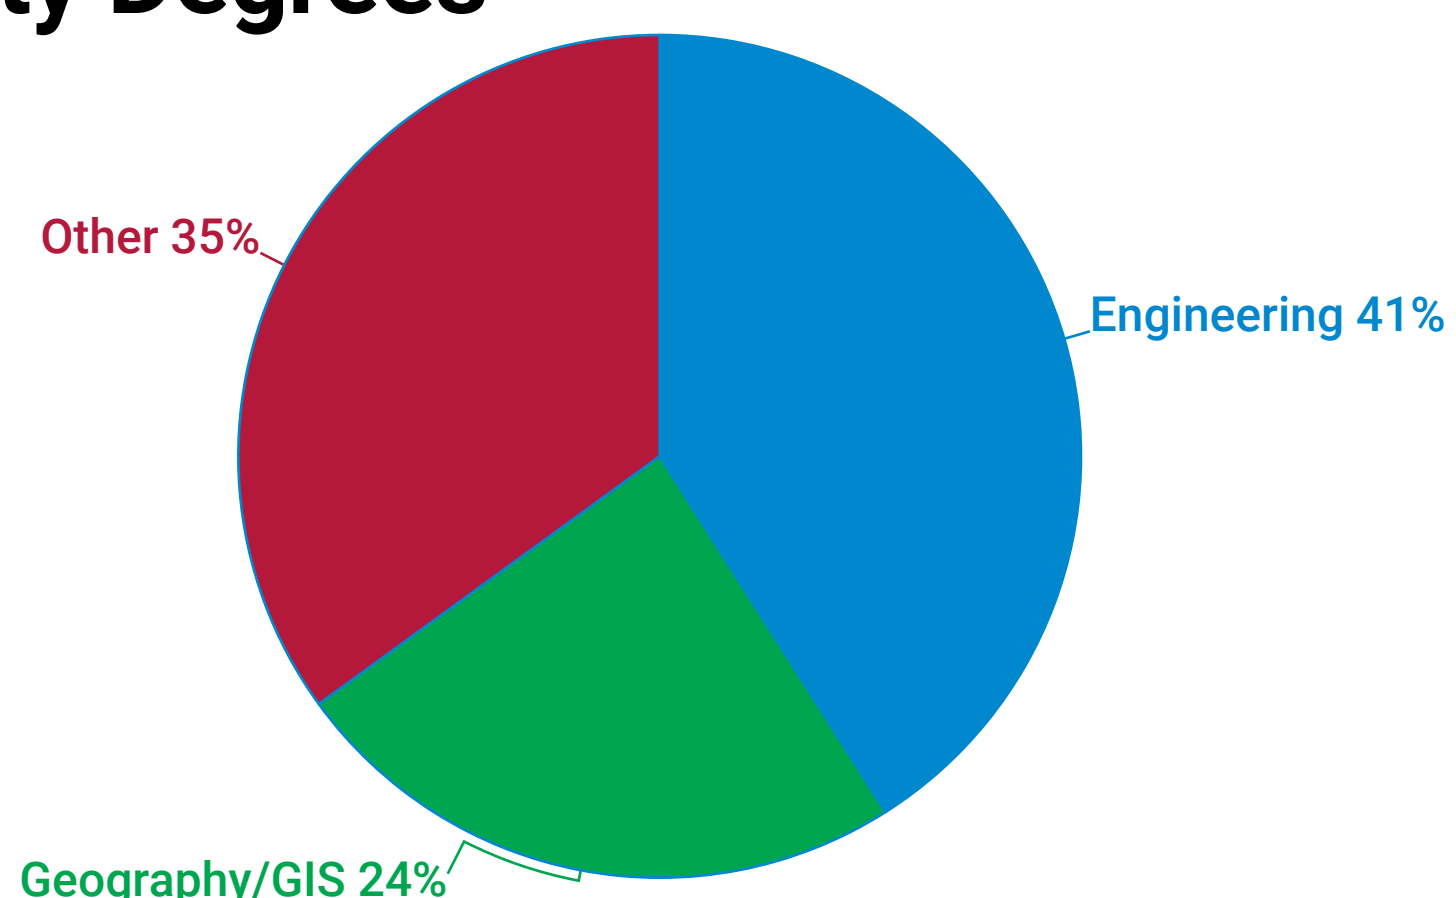

Our Diversity

University Degrees

Gender

Nationality

Career Level

Commute Mode

Age and average age by career level

26 Social events in the last year